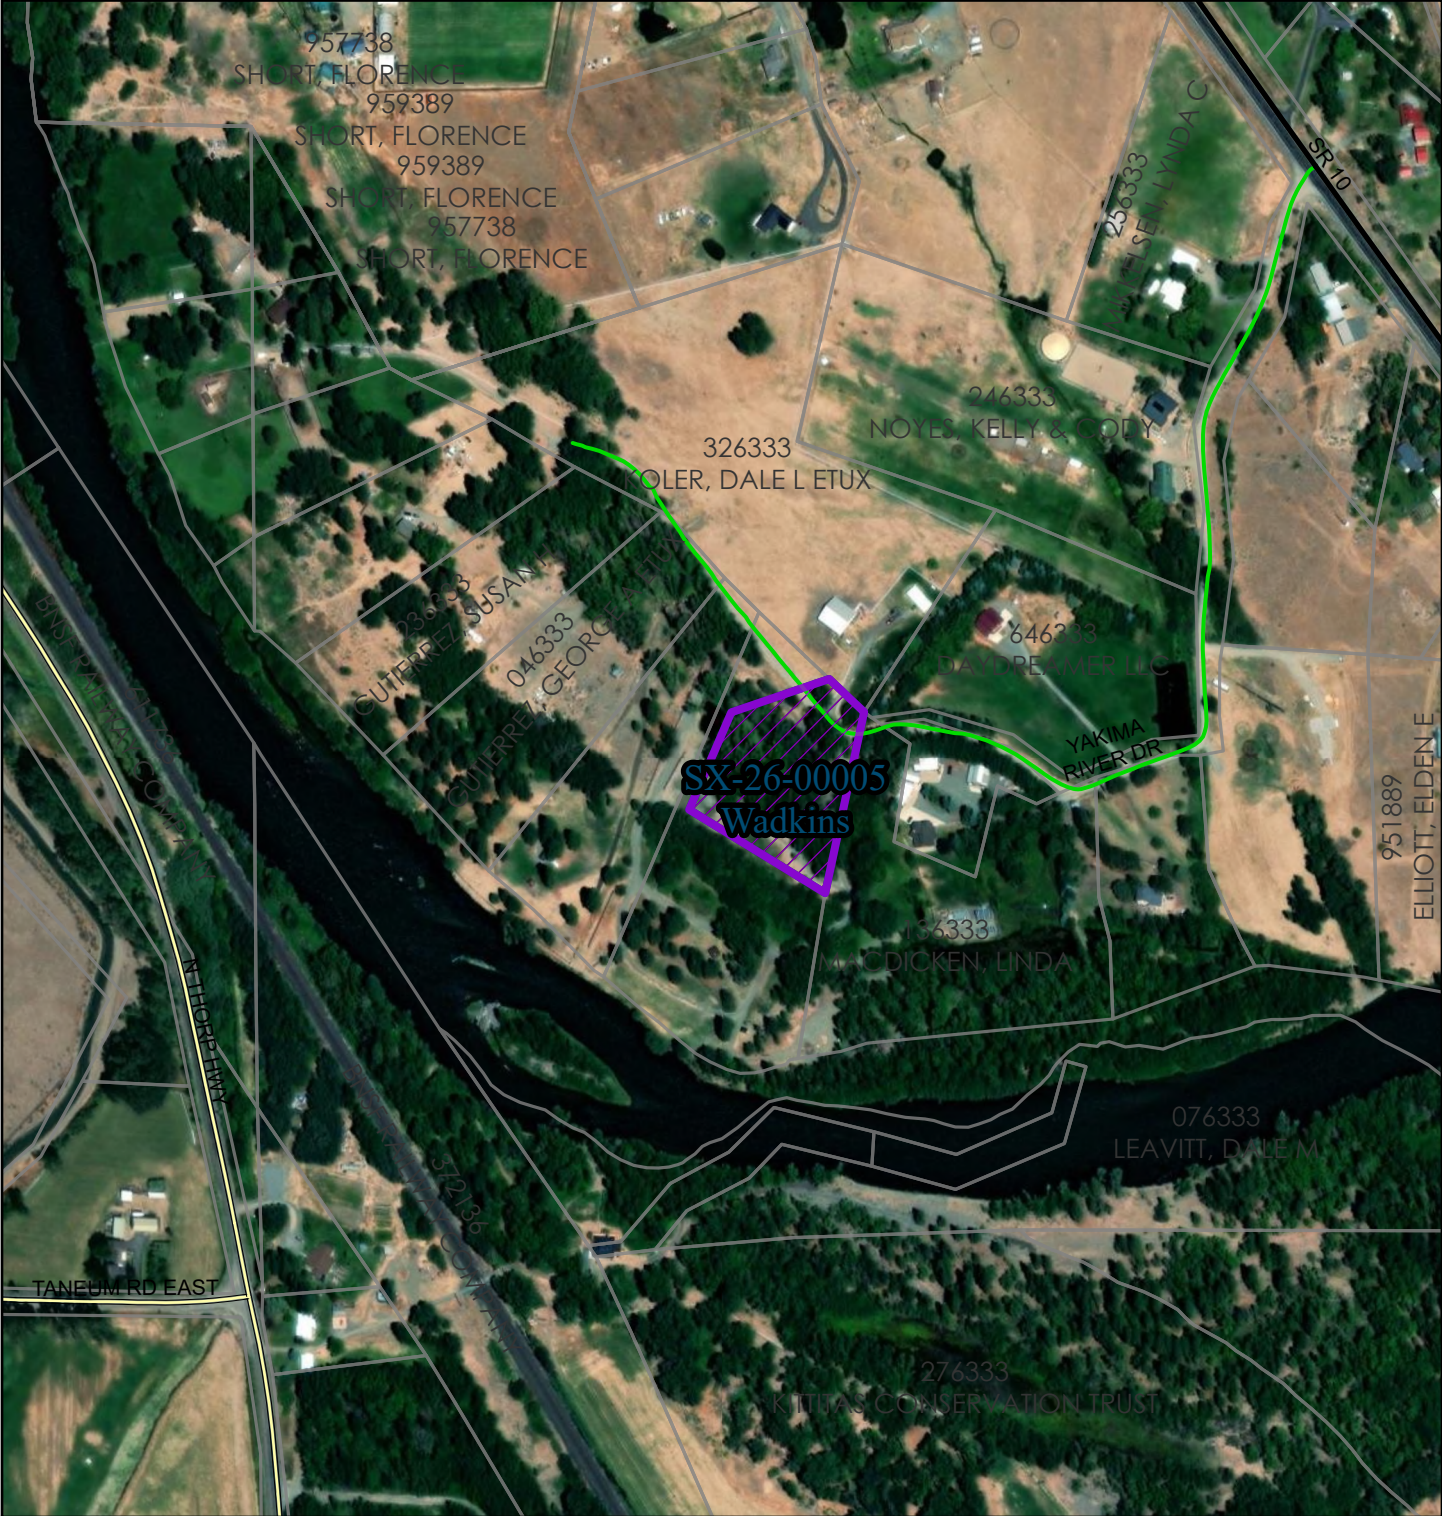

SX-26-00005 Wadkins

<h2>Aerial View</h2>		
Microsoft, Vantor, Vantor		<h1>2026</h1>
Coordinate System: NAD 1983 StatePlane Washington South FIPS 4602 Feet		
